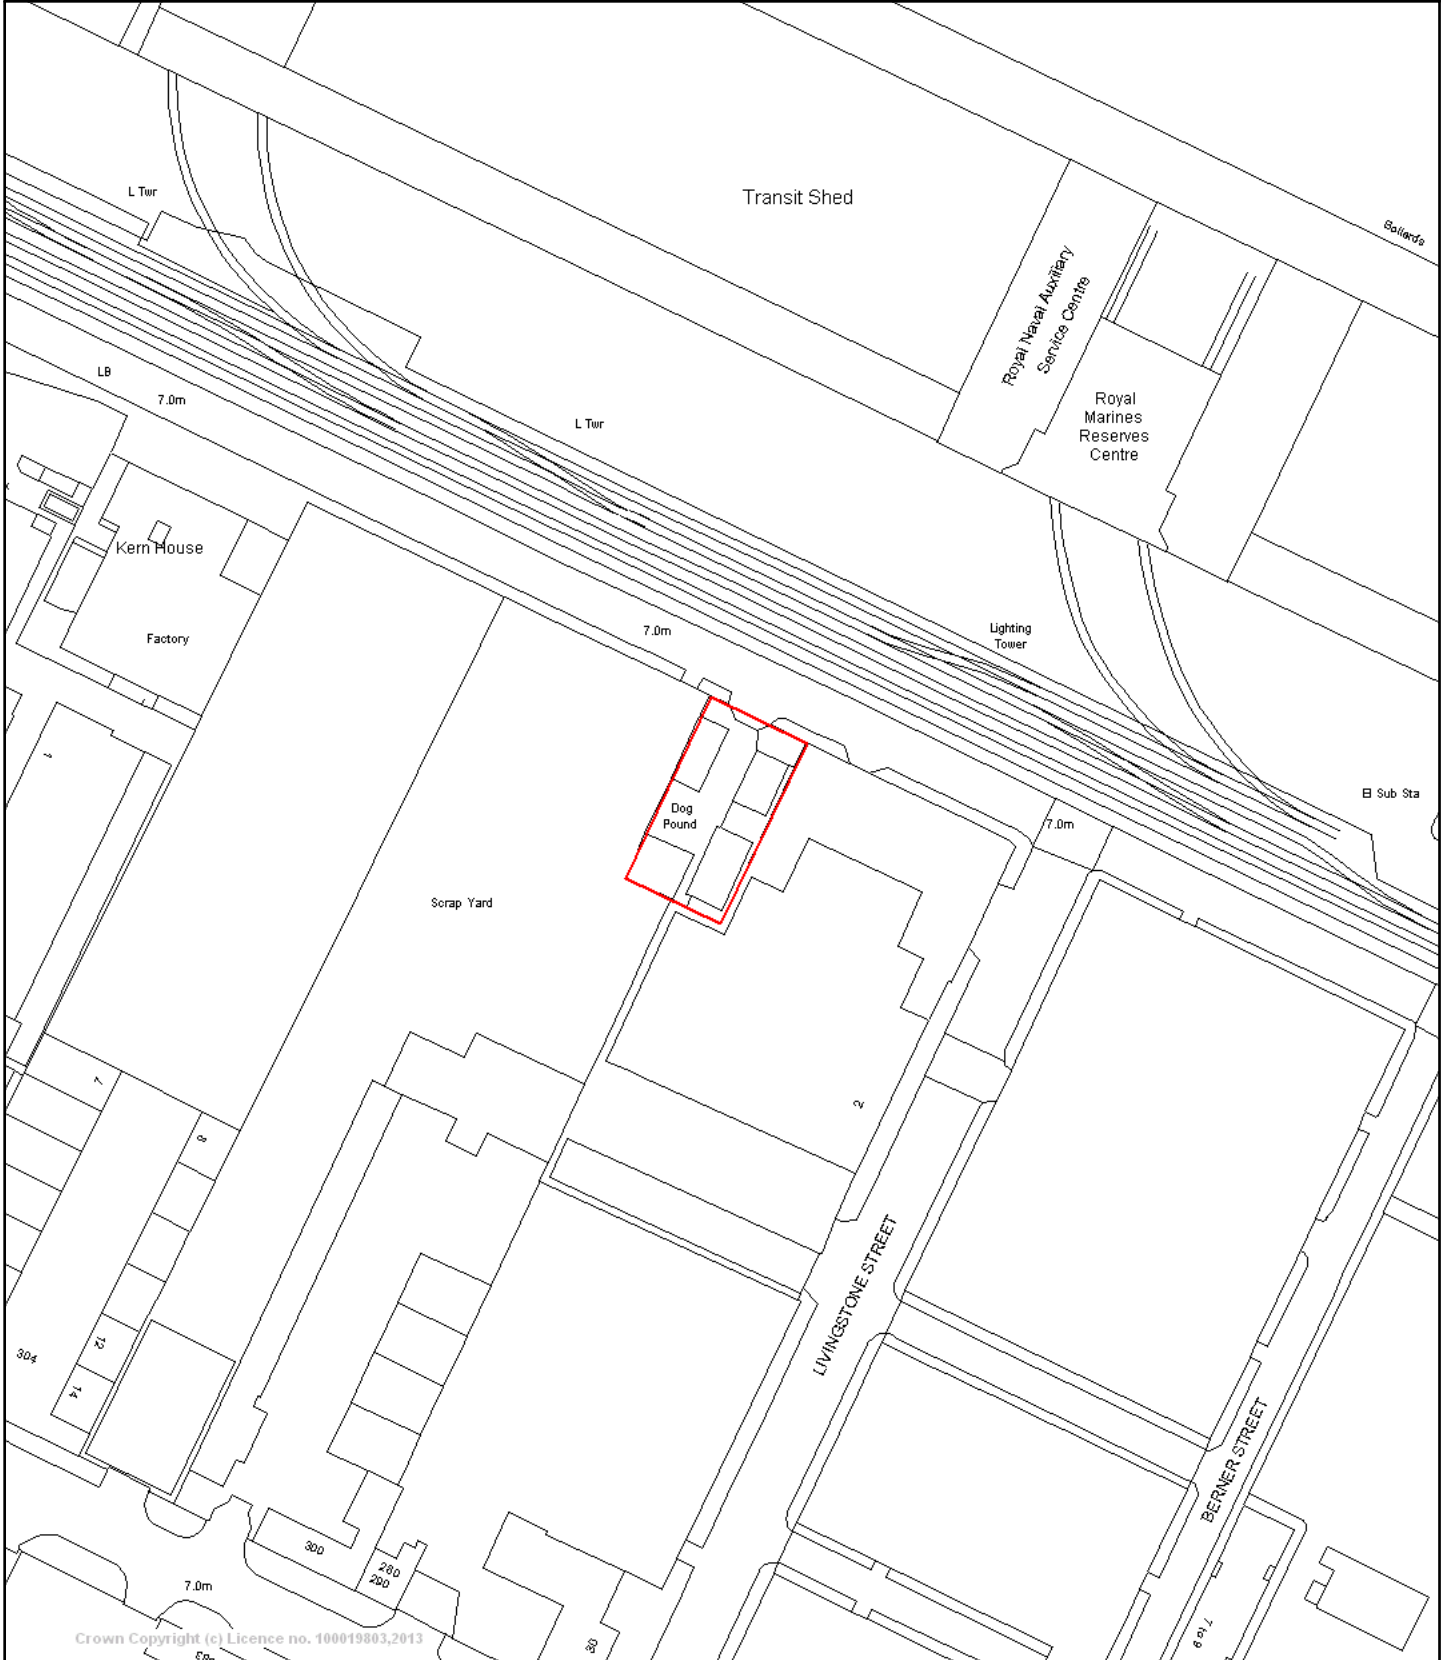

Dog Kennels, Corporation Road, Birkenhead

	<p>© Crown copyright and database rights 2014 Ordnance Survey 100019803</p> <p>You are not permitted to copy, sub-license, distribute or sell any of this data to third parties in any form.</p>	<p>Scale 1/1250</p> <p>Centre = 331515 E 389750 N</p>
<p>Date 28/1/2014</p>	<p>Dept:</p> <p>Section:</p>	<p>Phone:</p> <p>Fax:</p>